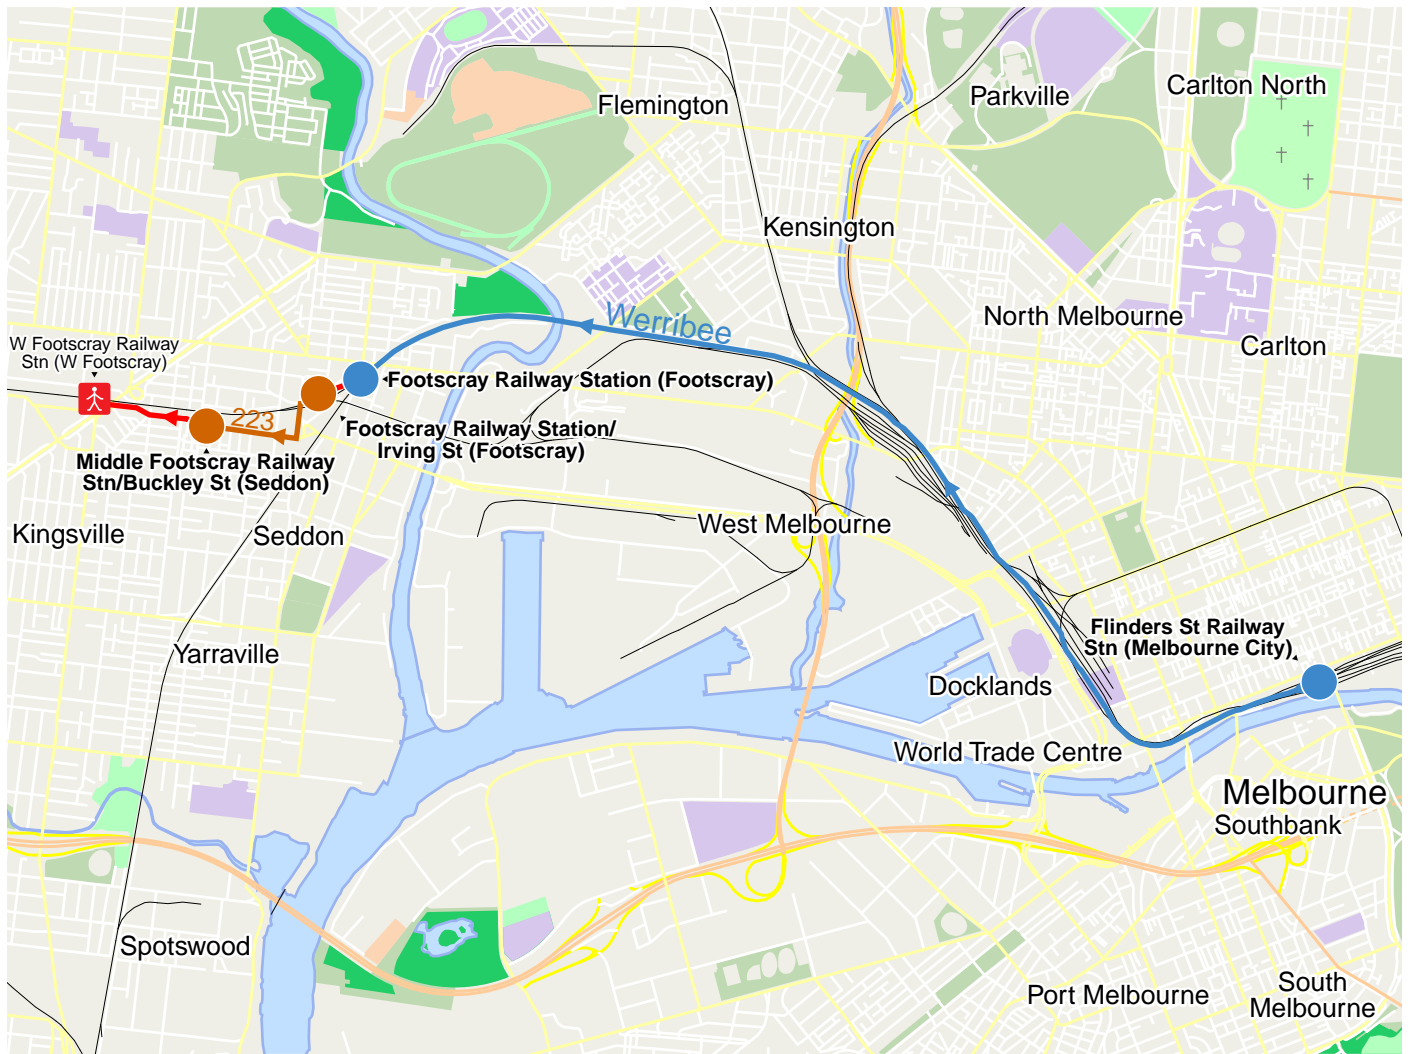

# Route option from Flinders Street Railway Station (Melbourne City) to West Footscray Railway Station (West Footscray)

© 2008 State of Victoria, powered by mdv

- Metro Bus
- Footpath
- Metro Train
- Metro Train
- Metro Bus
- ⤴ Arrival with footpath

1.	<span style="color: blue;">●</span> Metropolitan Train Werribee	Flinders Street Railway Station (Melbourne City)	Footscray Railway Station (Footscray)
2.	<span style="color: red;">⤴</span> Footpath	Footscray Railway Station (Footscray)	Footscray Railway Station/Irving St (Footscray)
3.	<span style="color: orange;">●</span> Metropolitan Bus 223	Footscray Railway Station/Irving St (Footscray)	Middle Footscray Railway Station/Buckley St (Seddon)
4.	<span style="color: red;">⤴</span> Footpath	Middle Footscray Railway Station/Buckley St (Seddon)	West Footscray Railway Station (West Footscray)